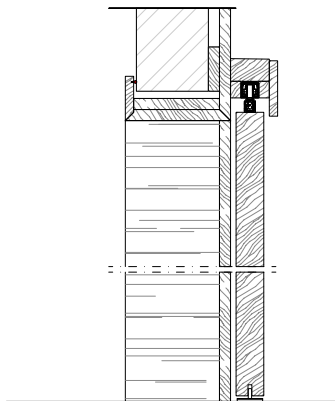

Maniglia in legno scavata nello spessore della porta e binario in alluminio nella stessa finitura della porta.

BD 16 S è disponibile anche con il pannello centrale realizzato in vetro.

La porta è inoltre disponibile nella versione porta singola o porta doppia.

_dimensions

ceiling built-in installation

door section with one way rail

door section with two-way rail

Dimensions in millimeters.

The right to discontinue and make changes is reserved.

This information is based on the latest product information available at the time of printing.

This information is based on the latest product information available at the time of printing.

_dimensions

wall installation with doorframe

door section with one way rail

door section with two-way rail

_Dimensions in millimeters.

single sliding door

double sliding door

vertical section

_Dimensions in millimeters.

The right to discontinue and make changes is reserved.

This information is based on the latest product information available at the time of printing.