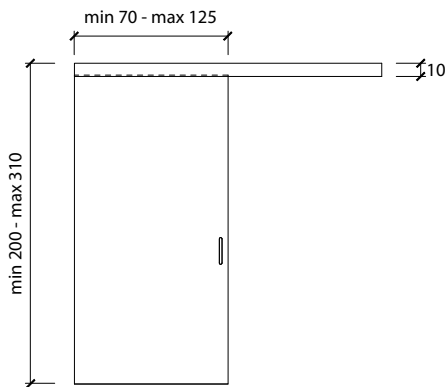

_dimensional limits

single sliding door

symmetrical double sliding door

Dimensions in centimeters.

The right to discontinue and make changes is reserved.

This information is based on the latest product information available at the time of printing.

_range

BD 16 S sliding door - porta scorrevole
porte coulissante - Schiebetür - раздвижная дверь

BD 16 SE sliding door with glass panel
porta scorrevole con pannello in vetro
porte coulissante avec panneau en verre - Schiebetür mit Glasscheibe
распашная дверь со стеклянной панелью