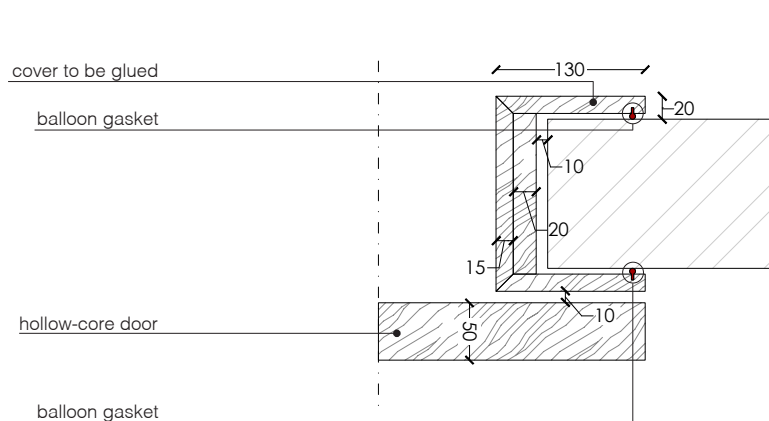

Maniglia in legno scavata nello spessore della porta e binario in alluminio nella stessa finitura della porta.

BD 16 S è disponibile anche con il pannello centrale realizzato in vetro.

La porta è inoltre disponibile nella versione porta singola o porta doppia.

_dimensions

ceiling built-in installation

door section with one way rail

door section with two-way rail

Dimensions in millimeters.

The right to discontinue and make changes is reserved.

This information is based on the latest product information available at the time of printing.

_dimensions

ceiling built-in installation with doorframe

door section for doorframe "Scigno" mod. "Base"

door section for doorframe "Eclisse" mod. "Unico"

Dimensions in millimeters.

The right to discontinue and make changes is reserved.

This information is based on the latest product information available at the time of printing.

_dimensions

wall installation with doorframe

door section with one way rail

door section with two-way rail

_Dimensions in millimeters.