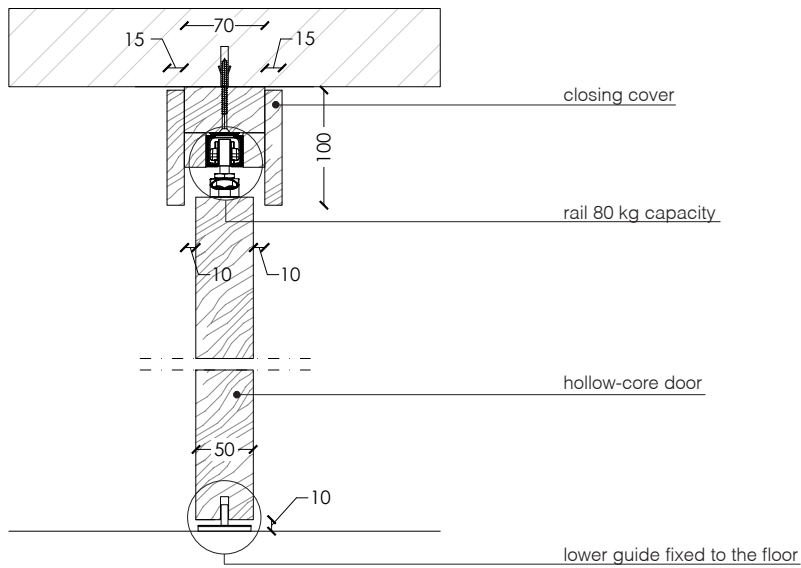

Maniglia in legno scavata nello spessore della porta e binario in alluminio nella stessa finitura della porta.

BD 16 S è disponibile anche con il pannello centrale realizzato in vetro.

La porta è inoltre disponibile nella versione porta singola o porta doppia.

_dimensions

wall installation

door section with one way rail

door section with two-way rail

_Dimensions in millimeters.

The right to discontinue and make changes is reserved.

This information is based on the latest product information available at the time of printing.

_dimensions

ceiling installation

door section with one way rail

door section with two-way rail

_Dimensions in millimeters.

The right to discontinue and make changes is reserved.

This information is based on the latest product information available at the time of printing.

_dimensions

ceiling built-in installation

door section with one way rail

door section with two-way rail

Dimensions in millimeters.

The right to discontinue and make changes is reserved.

This information is based on the latest product information available at the time of printing.