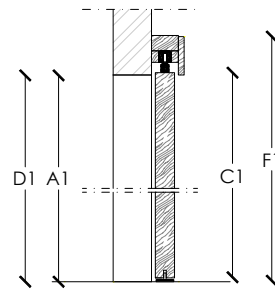

_dimensional limits

single sliding door

symmetrical double sliding door

Dimensions in centimeters.

The right to discontinue and make changes is reserved.

This information is based on the latest product information available at the time of printing.

_dimensions

single sliding door with doorframe
door aligned with the covers

double sliding door with doorframe
door aligned with the covers

single sliding door without doorframe

double sliding door without doorframe

vertical section

legend

A = opening width	D - 90 mm
B = covering dimensions	D + 260 mm
C = door	D + 260 mm
D = door way	
E = doorframe dimensions	D - 20 mm
A1 = opening width	D1 - 53 mm
B1 = covering dimensions	D1 + 27 mm
C1 = door	D1 - 48 mm
D1 = door way	
E1 = doorframe dimensions	D1 - 18 mm
F1 = dimensions with cover	D1 + 55 mm

vertical section

legend

A = opening width	D
C = door	D + 50 mm
D = door way	
A1 = opening width	D1
C1 = door	D1 - 4 mm
D1 = door way	
F1 = dimensions with cover	D1 + 100 mm

Dimensions in millimeters.

The right to discontinue and make changes is reserved.