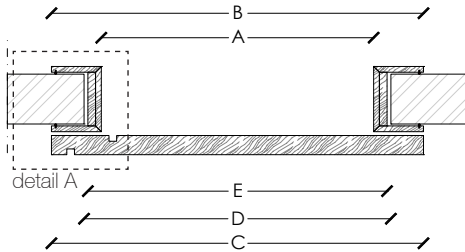

_dimensional limits

single sliding door

symmetrical double sliding door

Dimensions in centimeters.

The right to discontinue and make changes is reserved.

This information is based on the latest product information available at the time of printing.

_details

handle hollowed out in the door thickness with glass middle panel

detail 2

door section

_Dimensions in millimeters.

The right to discontinue and make changes is reserved.

This information is based on the latest product information available at the time of printing.

_dimensions

single sliding door with doorframe
door aligned with the covers

double sliding door with doorframe
door aligned with the covers

single sliding door without doorframe

double sliding door without doorframe

vertical section

legend

A = opening width	D - 90 mm
B = covering dimensions	D + 260 mm
C = door	D + 260 mm
D = door way	
E = doorframe dimensions	D - 20 mm
A1 = opening width	D1 - 53 mm
B1 = covering dimensions	D1 + 27 mm
C1 = door	D1 - 48 mm
D1 = door way	
E1 = doorframe dimensions	D1 - 18 mm
F1 = dimensions with cover	D1 + 55 mm