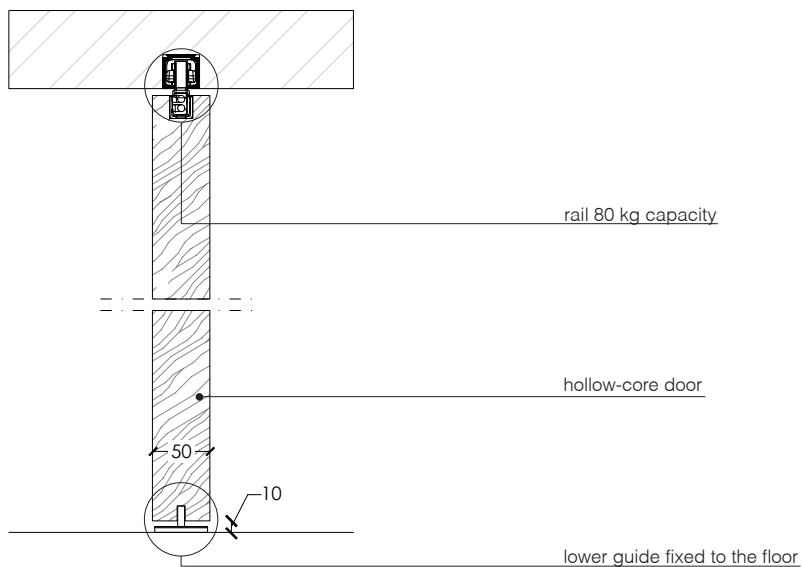

_dimensions

wall installation

door section with one way rail

door section with two-way rail

_Dimensions in millimeters.

The right to discontinue and make changes is reserved.

This information is based on the latest product information available at the time of printing.

_dimensions

ceiling installation

door section with one way rail

door section with two-way rail

_Dimensions in millimeters.

The right to discontinue and make changes is reserved.

This information is based on the latest product information available at the time of printing.

_dimensions

ceiling built-in installation

door section with one way rail

door section with two-way rail

Dimensions in millimeters.

The right to discontinue and make changes is reserved.

This information is based on the latest product information available at the time of printing.