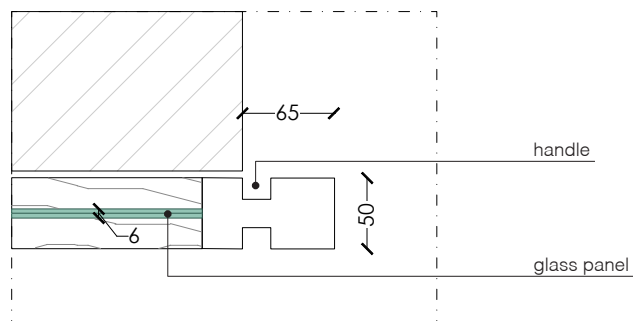

_dimensional limits

single sliding door

symmetrical double sliding door

Dimensions in centimeters.

The right to discontinue and make changes is reserved.

This information is based on the latest product information available at the time of printing.

_details

handle hollowed out in the door thickness with glass middle panel

detail 2

door section

_Dimensions in millimeters.

The right to discontinue and make changes is reserved.

This information is based on the latest product information available at the time of printing.

_dimensions

single sliding door with doorframe
door aligned with the covers

double sliding door with doorframe
door aligned with the covers

single sliding door without doorframe

double sliding door without doorframe

vertical section

legend

A = opening width	D - 90 mm
B = covering dimensions	D + 260 mm
C = door	D + 260 mm
D = door way	
E = doorframe dimensions	D - 20 mm
A1 = opening width	D1 - 53 mm
B1 = covering dimensions	D1 + 27 mm
C1 = door	D1 - 48 mm
D1 = door way	
E1 = doorframe dimensions	D1 - 18 mm
F1 = dimensions with cover	D1 + 55 mm