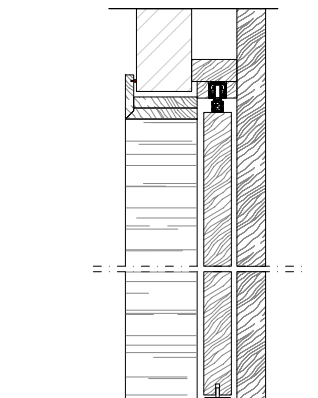

Maniglia in legno scavata nello spessore della porta e binario in alluminio nella stessa finitura della porta.

BD 16 S è disponibile anche con il pannello centrale realizzato in vetro.

La porta è inoltre disponibile nella versione porta singola o porta doppia.

This information is based on the latest product information available at the time of printing.

_dimensions

wall installation with doorframe

door section with one way rail

door section with two-way rail

_Dimensions in millimeters.

single sliding door

double sliding door

vertical section

_Dimensions in millimeters.

The right to discontinue and make changes is reserved.

This information is based on the latest product information available at the time of printing.

special case

"pocket" sliding door with wall panels and doorframe

single sliding door

vertical section

Dimensions in millimeters.

The right to discontinue and make changes is reserved.

This information is based on the latest product information available at the time of printing.