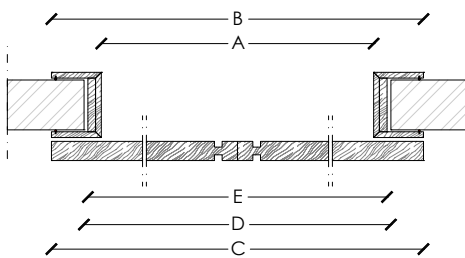

_dimensional limits

single sliding door

symmetrical double sliding door

Dimensions in centimeters.

The right to discontinue and make changes is reserved.

This information is based on the latest product information available at the time of printing.

_details

handle hollowed out in the door thickness with glass middle panel

detail 2

door section

_Dimensions in millimeters.

The right to discontinue and make changes is reserved.

This information is based on the latest product information available at the time of printing.

_dimensions

single sliding door with doorframe
door aligned with the covers

double sliding door with doorframe
door aligned with the covers

single sliding door without doorframe

double sliding door without doorframe

vertical section

legend

A = opening width	D - 90 mm
B = covering dimensions	D + 260 mm
C = door	D + 260 mm
D = door way	
E = doorframe dimensions	D - 20 mm
A1 = opening width	D1 - 53 mm
B1 = covering dimensions	D1 + 27 mm
C1 = door	D1 - 48 mm
D1 = door way	
E1 = doorframe dimensions	D1 - 18 mm
F1 = dimensions with cover	D1 + 55 mm