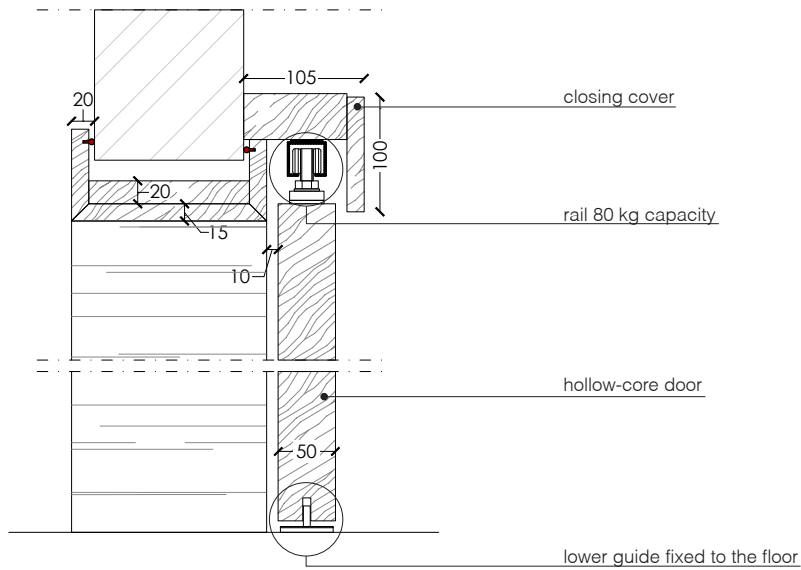

_dimensions

ceiling installation

door section with one way rail

door section with two-way rail

_Dimensions in millimeters.

The right to discontinue and make changes is reserved.

This information is based on the latest product information available at the time of printing.

_dimensions

ceiling built-in installation

door section with one way rail

door section with two-way rail

Dimensions in millimeters.

The right to discontinue and make changes is reserved.

This information is based on the latest product information available at the time of printing.

_dimensions

ceiling built-in installation with doorframe

door section for doorframe "Scigno" mod. "Base"

door section for doorframe "Eclisse" mod. "Unico"

Dimensions in millimeters.

The right to discontinue and make changes is reserved.

This information is based on the latest product information available at the time of printing.

_dimensions

wall installation with doorframe

door section with one way rail

door section with two-way rail

_Dimensions in millimeters.