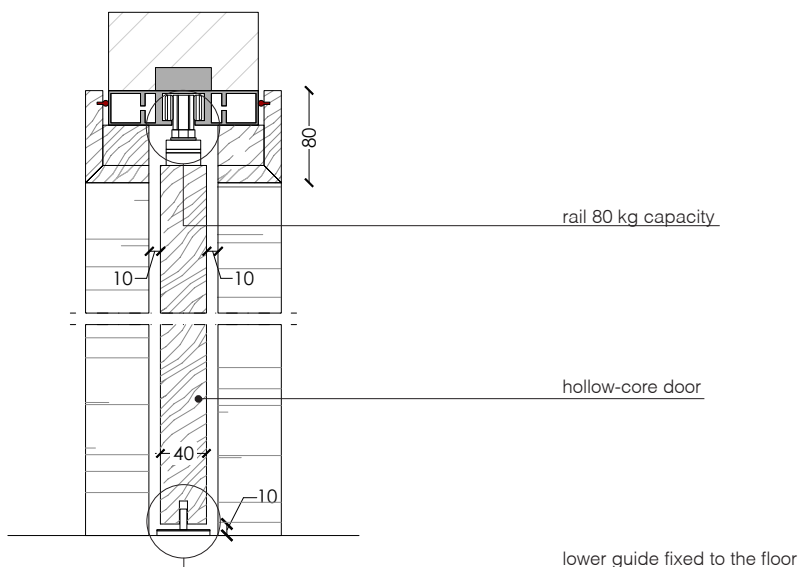

_dimensions

ceiling built-in installation with doorframe

door section for doorframe "Scigno" mod. "Base"