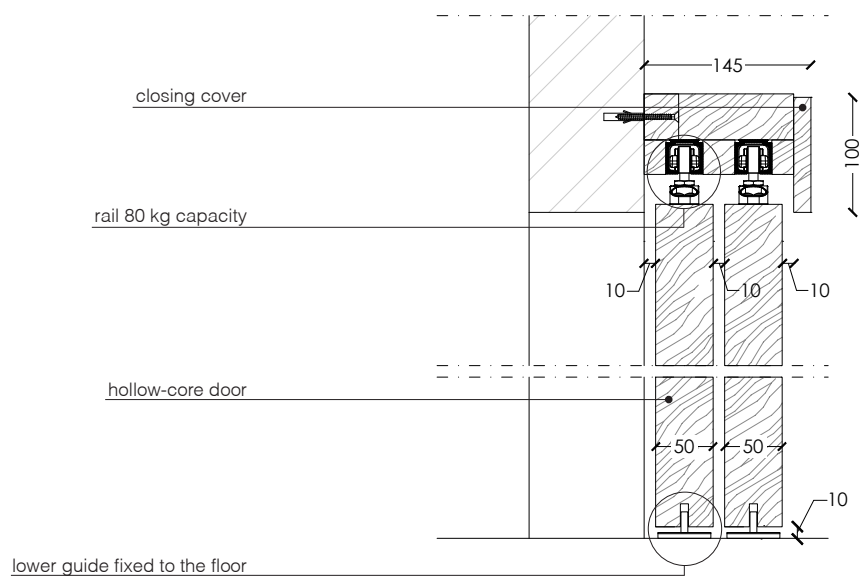

Maniglia in legno scavata nello spessore della porta e binario in alluminio nella stessa finitura della porta.

BD 16 S è disponibile anche con il pannello centrale realizzato in vetro.

La porta è inoltre disponibile nella versione porta singola o porta doppia.

vertical section

legend

A = opening width	D
C = door	D + 50 mm
D = door way	
A1 = opening width	D1
C1 = door	D1 - 4 mm
D1 = door way	
F1 = dimensions with cover	D1 + 100 mm

Dimensions in millimeters.

The right to discontinue and make changes is reserved.

_dimensions

wall installation

door section with one way rail

door section with two-way rail

_Dimensions in millimeters.

The right to discontinue and make changes is reserved.

This information is based on the latest product information available at the time of printing.

_dimensions

ceiling installation

door section with one way rail

door section with two-way rail

_Dimensions in millimeters.

The right to discontinue and make changes is reserved.

This information is based on the latest product information available at the time of printing.