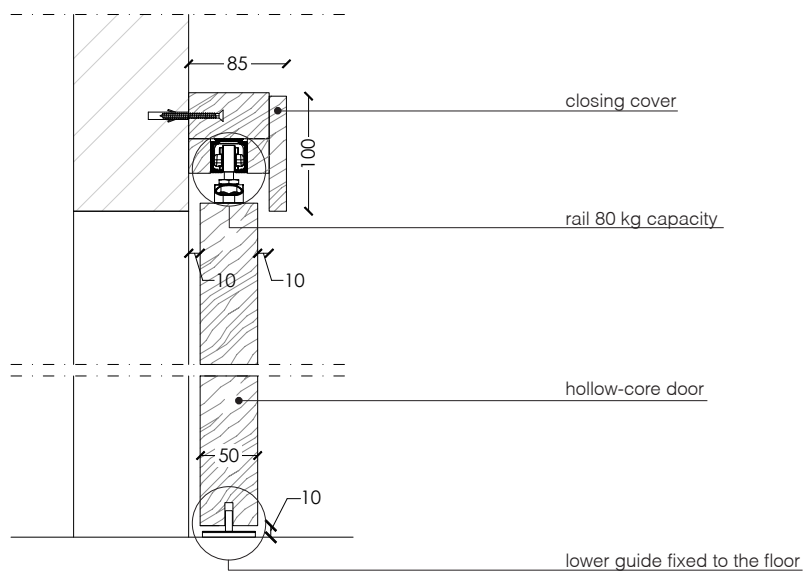

vertical section

legend

A = opening width	D
C = door	D + 50 mm
D = door way	
A1 = opening width	D1
C1 = door	D1 - 4 mm
D1 = door way	
F1 = dimensions with cover	D1 + 100 mm

Dimensions in millimeters.

The right to discontinue and make changes is reserved.

This information is based on the latest product information available at the time of printing.

_details

Dimensions in millimeters.

The right to discontinue and make changes is reserved.

This information is based on the latest product information available at the time of printing.

_dimensions

wall installation

door section with one way rail

door section with two-way rail

_Dimensions in millimeters.

The right to discontinue and make changes is reserved.

This information is based on the latest product information available at the time of printing.

_dimensions

ceiling installation

door section with one way rail

door section with two-way rail

_Dimensions in millimeters.

The right to discontinue and make changes is reserved.

This information is based on the latest product information available at the time of printing.